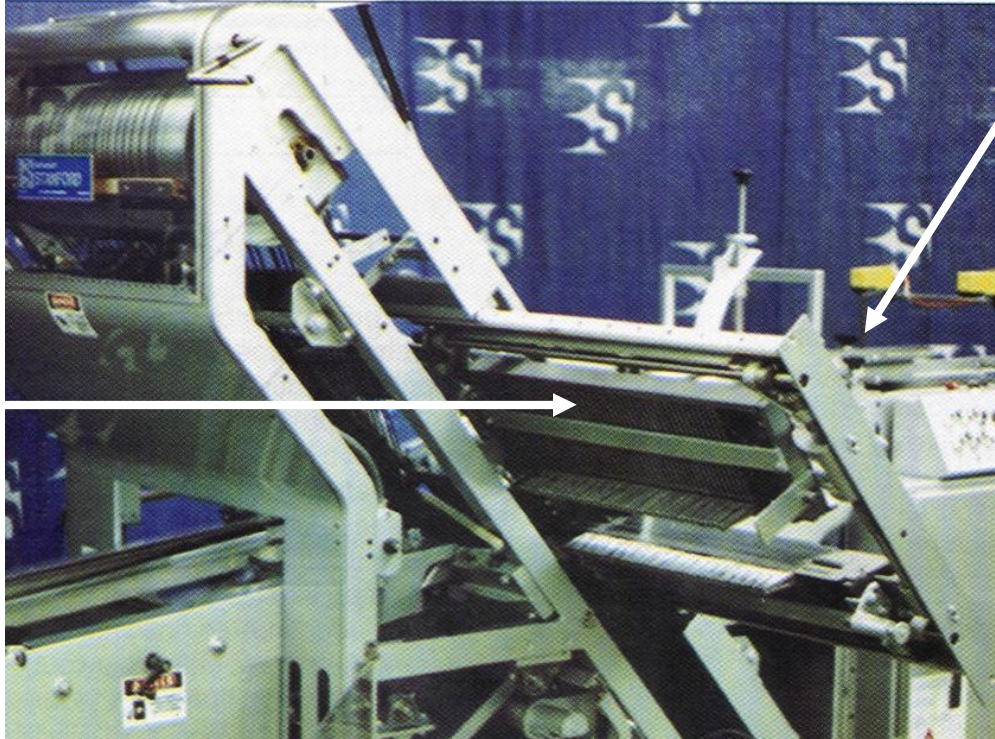

Slide Out Unit Frame

Part #G6986

Slide Out Unit Frame

The **Slide Out Unit Frame** makes lattice change out easier and safer due to the ease of removal.

Its design allows for less time in removal and installation as well as making sanitation easier.