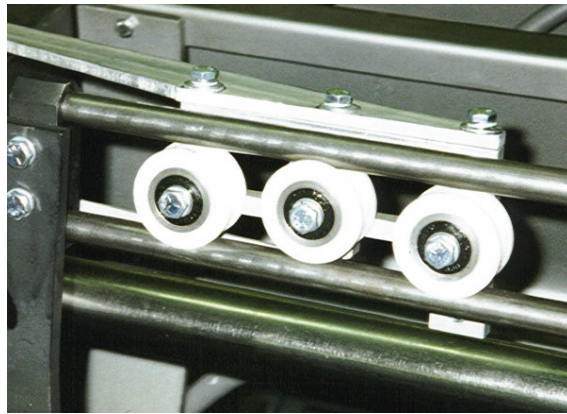

Roller Blockade Kit

Part # 32039007

Roller Blockade Kit - Plastic Rollers

Part # 46354

Roller Blockade Kit - Stainless Steel Rollers

The Roller Blockade Kit consists of plastic rollers replacing the old assembly with brass gibbs. This new assembly is also adjustable for various bread lengths. The kit comes complete with installations instructions and diagrams.

The new Roller Blockade Kit provide you with:

1. No Wear

- Adjustments to the blockade assembly are not required because there is no wear.

2. No Lubricating

- No oil is required on new kits as there was with brass gibbs