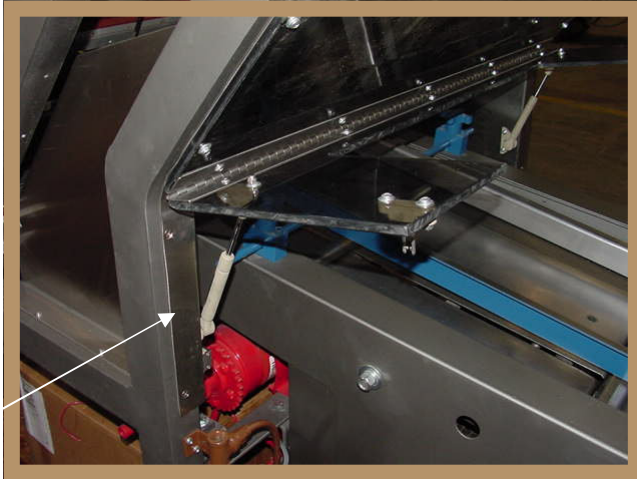

Discharge Interlock

Part #60937 Discharge Interlock

The **Discharge Interlock** is an exceptional safety feature for your Model 75 Slicer. It eliminates the possibility of touching blades as product is being discharged, thus helping to prevent injury.