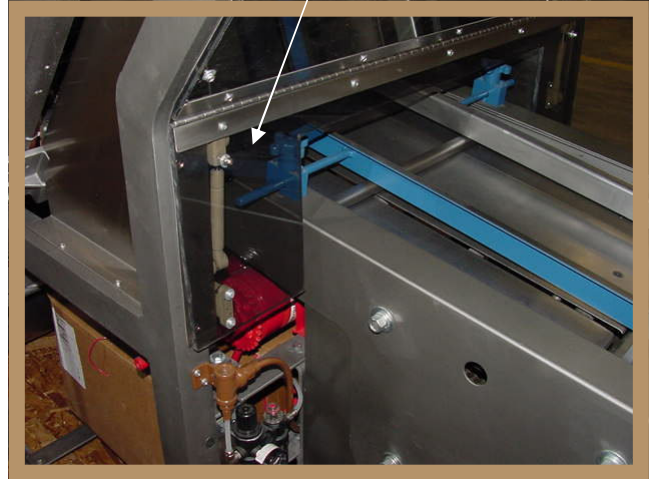

Discharge Interlock

Part #60937 Discharge Interlock

The **Discharge Interlock** is an exceptional safety feature for your Model 75 Slicer. It eliminates the possibility of touching blades as product is being discharged, thus helping to prevent injury.